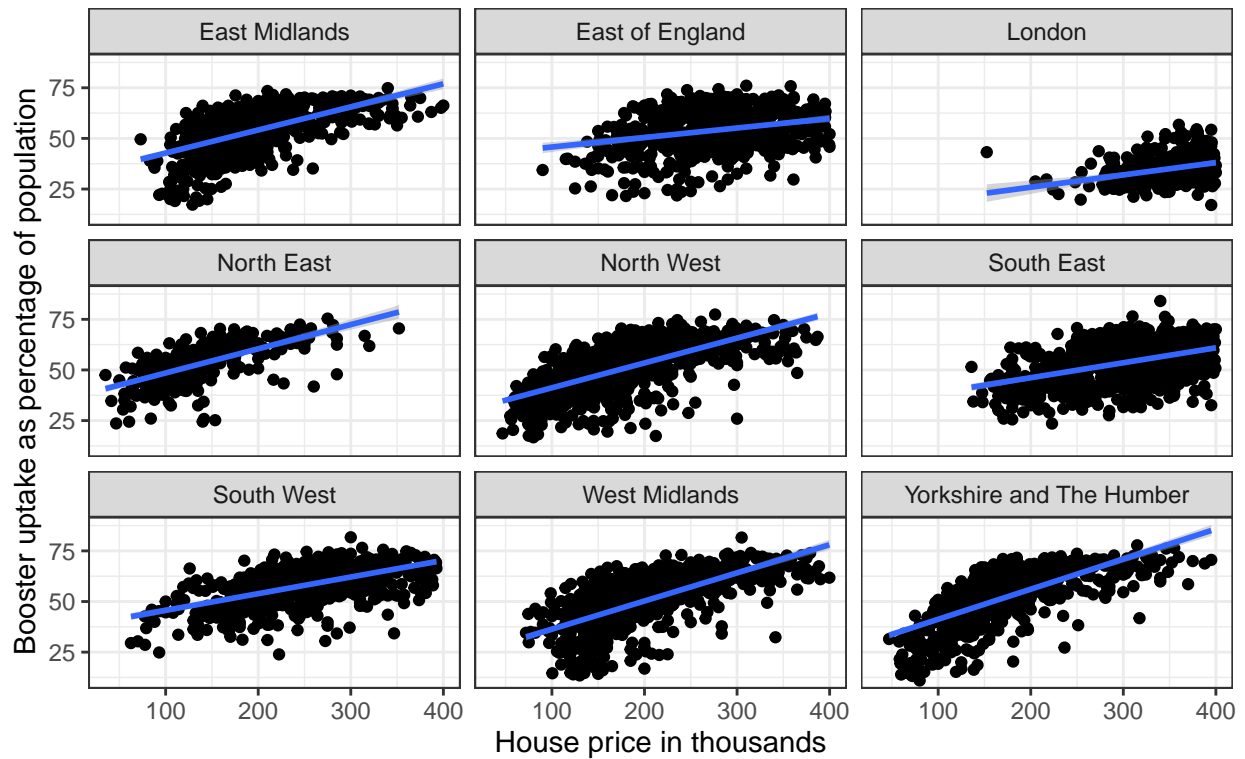

## Booster uptake against house price

Source = ONS

### Covid mortality in 2020 against booster uptake