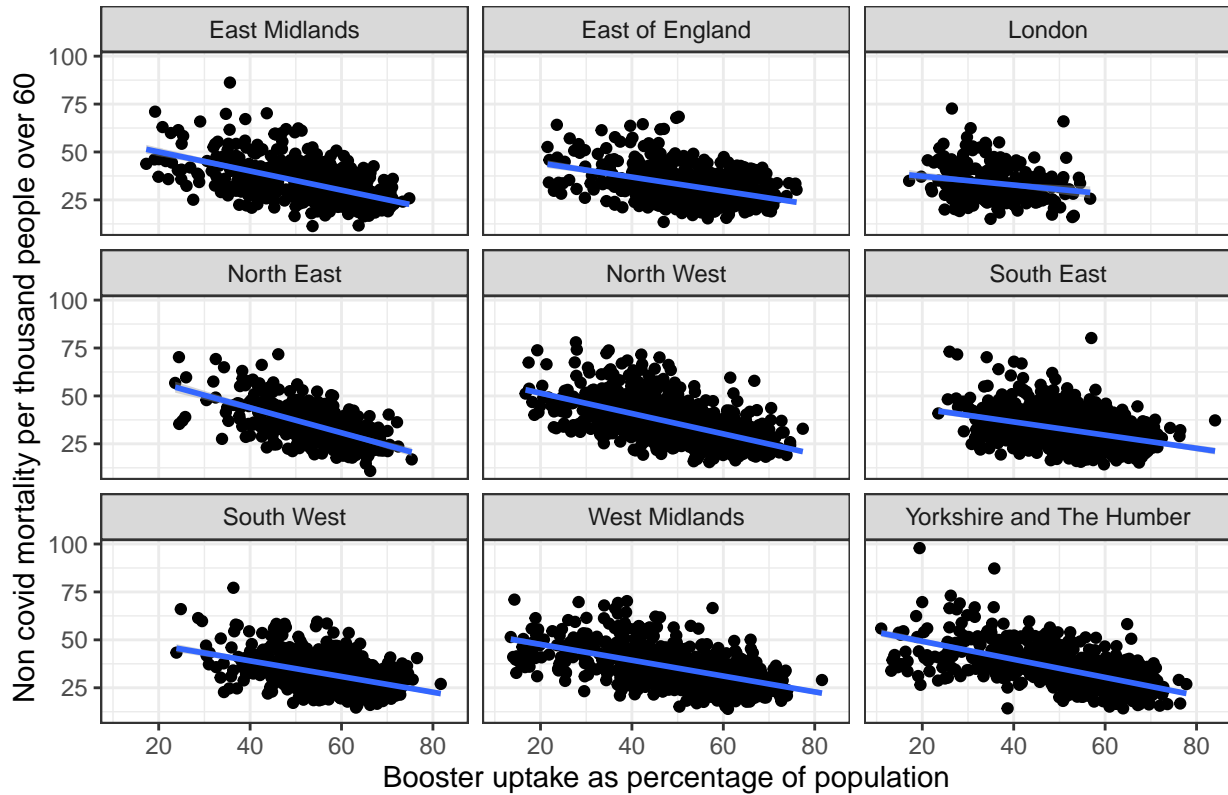

Non covid mortality in 2020 against booster uptake